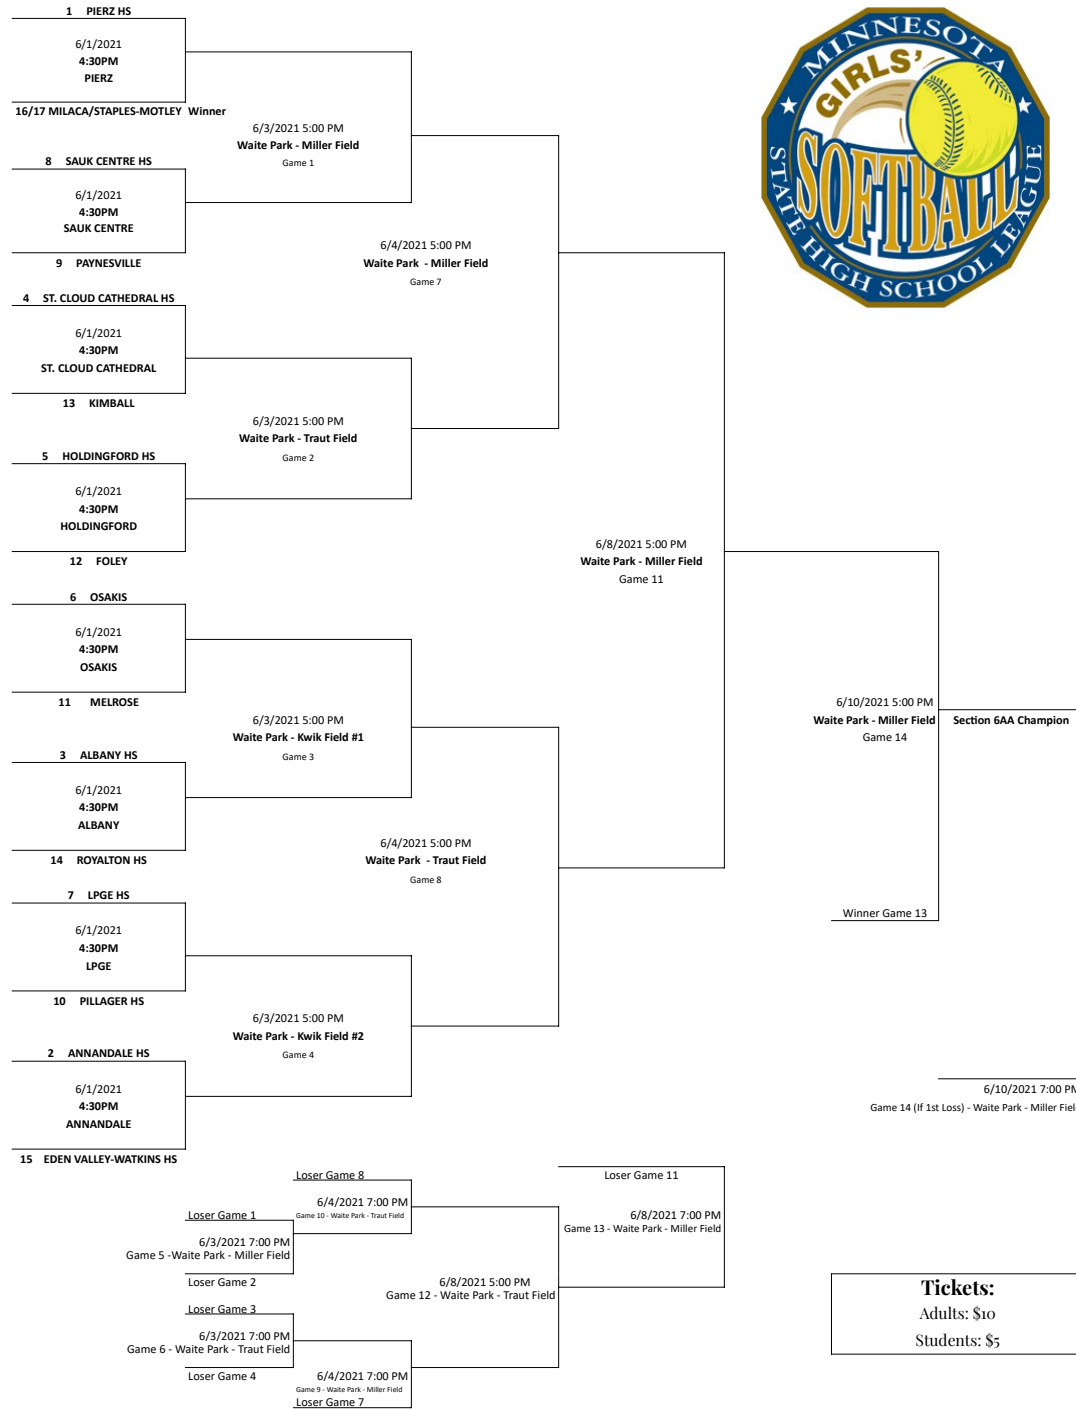

Welcome to the Section 6AA Softball Championship

Pierz Pioneers			
Number	Player Name	Position	Grade
1	Madison Gall	2B	12
3	Morgan Pohlkamp	1B	11
4	Brenna Dickmann	C	11
5	Elizabeth Kelash	2B	12
8	Erika Dickmann	1B	12
9	Victoria Wagner	P	12
10	Emily Dehler	OF	12
12	Kelsie Cummings	OF/P	12
13	Alyssa Sadlovsky	P/SS	9
14	Lily Riley	OF	10
15	Kenna Otte	C/2B	9
16	Halle Zupan	OF	12
17	Francesca Seelen	P/1B	10
18	Frances Brisk	3B	10
19	Emily Sadlovsky	P	12
22	Emma Melby	3B	12
23	Kendra Melby	2B	9
24	Kiara Olesch	SS	11

Head Coach: Matt Poepping

Assistant Coaches: Joe Kahl, Kelly Gangl

Athletic/Activities Director: David Rocheleau

Milaca Wolves			
Number	Player Name	Position	Grade
	Ella James		10
	Shauna Reese		10
	Gabi Vivant		10
	Sara Waurio		10
1	Jojo Linder		11
2	Ashley Droogsma		8
3	Madison VanDonsel		12
4	Morgan Majerus		11
8	Madison Fournier		11
9	Olivia Westling		12
10	Lily Roehl		9
15	Paige Narr		11
17	Paige Maurer		11
20	Maggie Westling		9
21	Macy Mach		11
22	Hannah Kok		12
22	Destiny McConnell		12
23	Cana Mach		8

Head Coach: Emily McEwan

Assistant Coaches: Cory Ploeger

Athletic/Activities Director: Brian Julson

Staples-Motely Cardinals			
Number	Player Name	Position	Grade
1	ALLISON OLANDER	SS	10
2	Amanda Carter	OF	11
4	EMILYA CASE	3rd/IF	10
5	OLIVIAH LORBER	Sub	8
6	Ellen Lange	Sub	8
7	Mikayla Richards	P	12
8	BROOKE CONVERSE	C	11
9	EVELYN GONZALEZ	1st/IF	11
10	HANNAH HESCHKE	OF	12
11	JADE STORRY	Sub	8
14	GABRIELLE CASE	2nd/IF	9
19	Lily Tyrrell	Sub	8
22	GRACE BENDSON	Sub	10
24	Ellie MOULTON	OF	9

Head Coach: Lonna Dille

Assistant Coaches: Ben Bestland, Carly Bell, Rebecca Gonzalez

Athletic/Activities Director: Josh Lee

2021 Section 6AA South Double Elimination Softball Tournament

Tickets:
Adults: $10
Students: $5